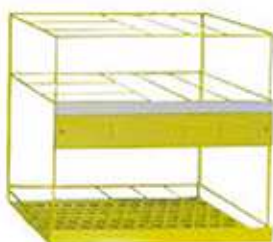

### L PANELS KIT

The L PANELS KIT is recommended to build merchandising racks.

# MODULAR SHELF DISPLAYS

DISPLAY STANDS

**DISPLAY TGM**

**50 cm HEIGHT ROLLS CAGE**

**100 cm HEIGHT ROLLS CAGE**

**MAXI CAGE**

**TRELLIS CAGE**

Prod. Code	Product
1A090043	MERCH CAGE 100 - 1 pcs
1A090044	MERCH CAGE 50 - 1 pcs
1A090045	MERCH CAGE TRELLIS - 1 pcs
1A090046	MERCH CAGE MAXI - 1 pcs
1A130312	MERCH TGM

## DIY DISPLAY

To sell products in self-service format

Metal structure with:

- Separate parts to display 6 rolls measuring 100 to 150 cm and 2 rolls measuring 50 cm;
- 8 hooks to place bags and accessories.